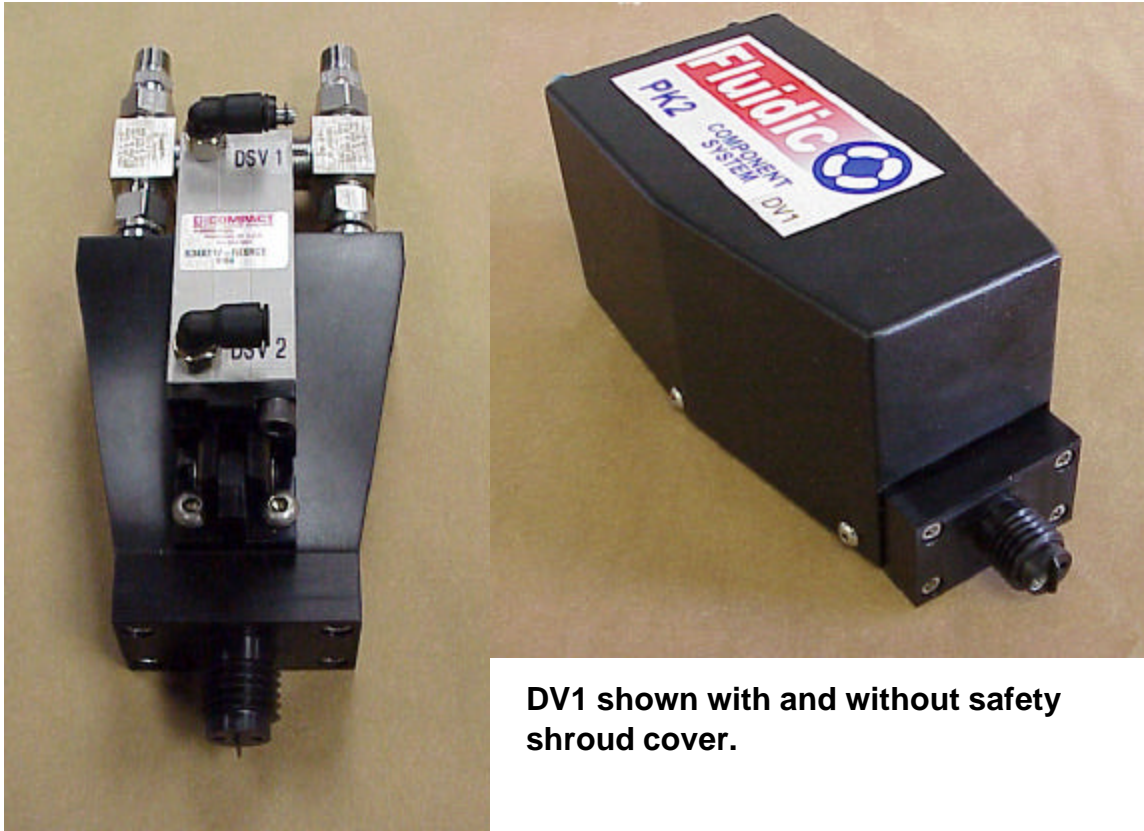

# DISPENSE VALVE 2K (DV1)

## 100-SA-DV-027

DV1 shown with and without safety shroud cover.