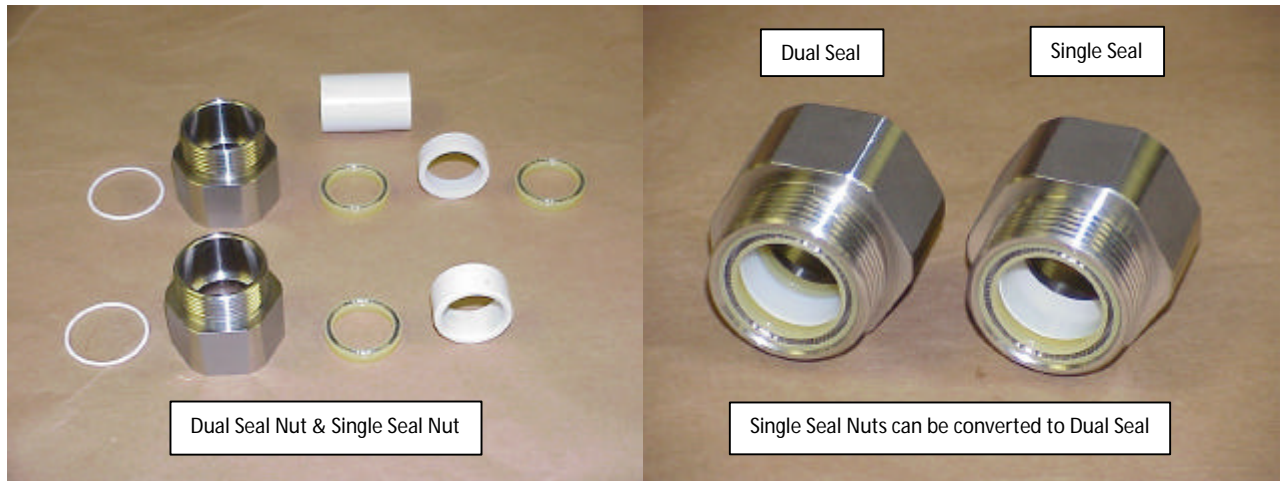

Seal Kit 100-SA-SK-106 Dual Seal Replacement Linear Displacement Pump

Bearing Seal Removal Tool

Push Out Old Bearing and Seal/s

Install New Seal & Bearing

Install 1st Seal

Install Bearing

Install 2nd Seal